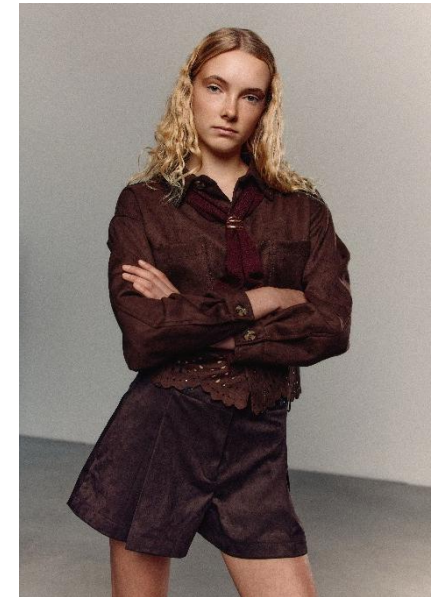

AL MODELS

토시아
TOSIA

Poland | 6/11-8/9

Height 173.5
Size 32-23-34
Shoes 245

Earring L:1 R:1
Tattoo X
Underwear/Swimwear O / O

Eyes Blue gray
Hair Blonde