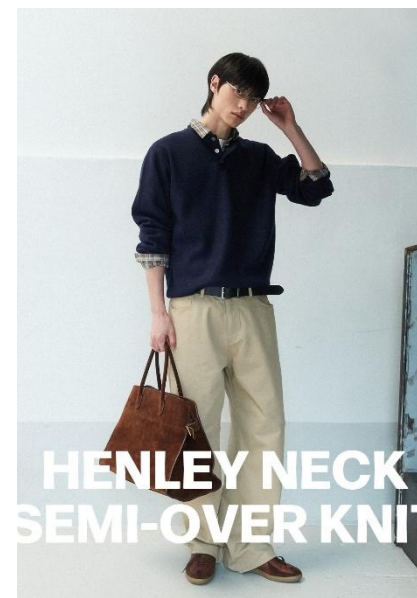

AL MODELS

키시
KISHIE
China | 7/20-10/19

Height 185

Earring X

Eyes Brown

Size 35-28.5-34.5

Tattoo X

Hair Black