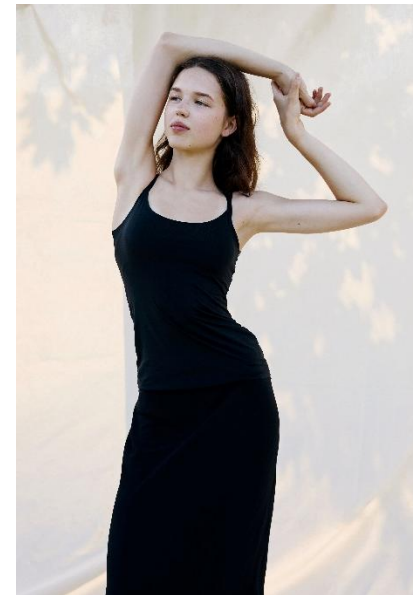

AL MODELS

카롤리나G
KAROLINA G

Lithuania | 7/1-8/31

Height 172

Size 31.5-24-35

Shoes 245

Earring L:1 R:1

Tattoo X

Underwear/Swimwear X / X

Eyes Green

Hair Brown