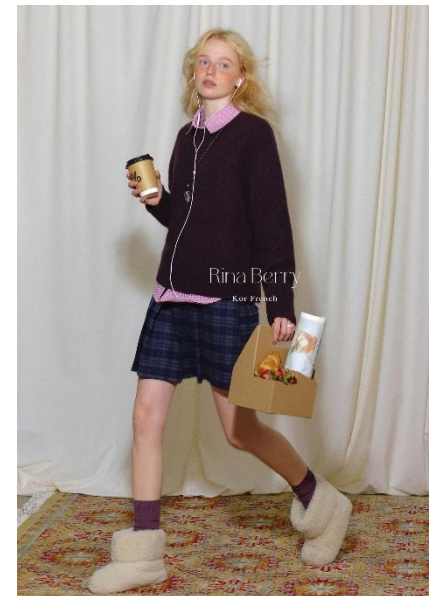

AL MODELS

올라M
OLA M
Russia | 7/7-10/4

Height 174
Size 30.5-23.5-35.5
Shoes 240

Earring L:1 R:1
Tattoo O
Underwear/Swimwear O / O

Eyes Blue
Hair Blonde