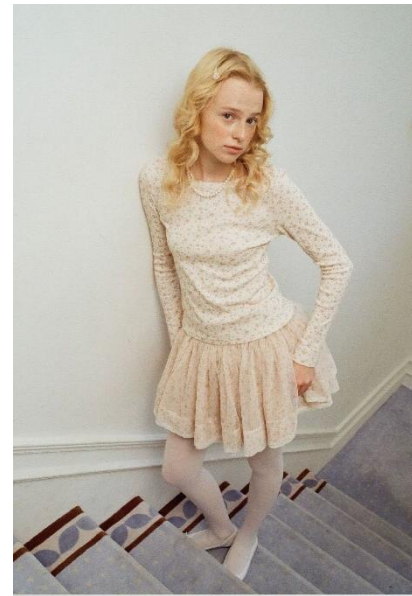

AL MODELS

올라M
OLA M
Russia | 7/7-10/4

Height 174
Size 30.5-23.5-35.5
Shoes 240

Earring L:1 R:1
Tattoo O
Underwear/Swimwear O / O

Eyes Blue
Hair Blonde