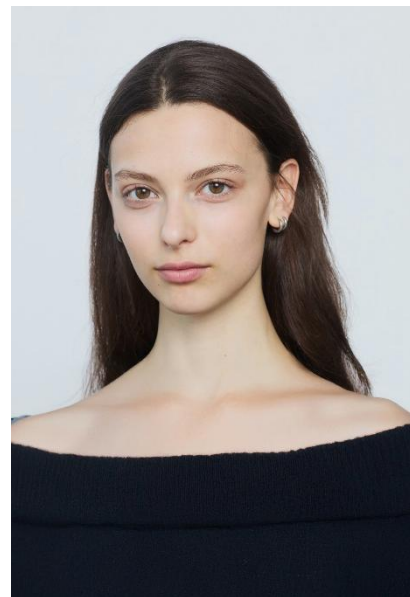

# AL MODELS

예 바 J

## IEVA J

Lithuania | 6/29-8/8

**Height** 171

**Size** 31-24.5-35

**Shoes** 250

**Earring** L:1 R:1

**Tattoo** X

**Underwear/Swimwear** X / X

**Eyes** Brown

**Hair** Dark brown