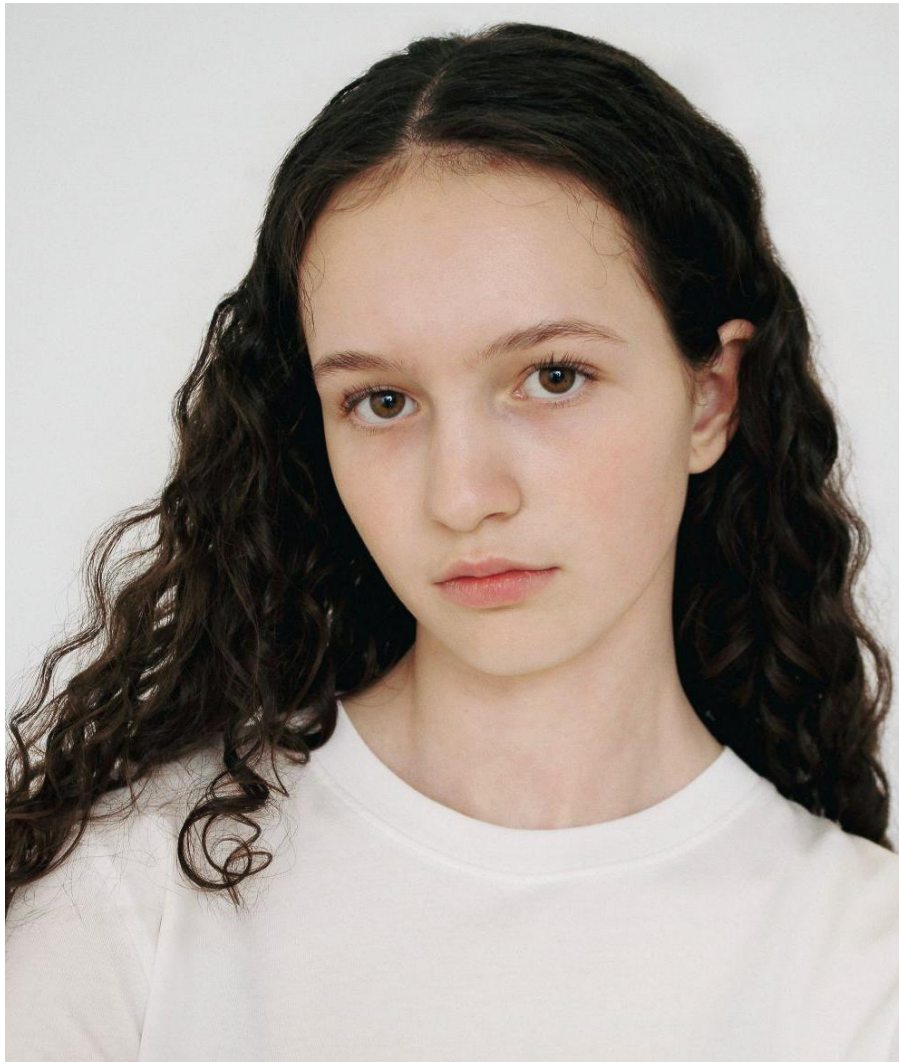

# AL MODELS

애니카  
**ANNIKA**  
Czech | 6/21-8/18

**Height** 172  
**Size** 30-22-34  
**Shoes** 245

**Earring** L:1 R:1  
**Tattoo** X  
**Underwear/Swimwear** X / X

**Eyes** Hazel  
**Hair** Dark brown