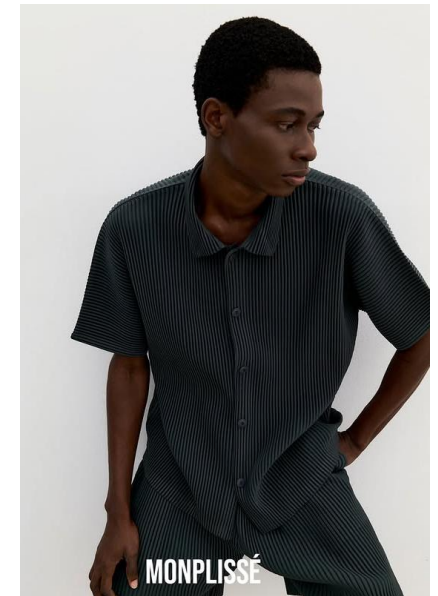

# AL MODELS

실바  
**SYLVA**

Benin | 7월 말 활동 예정

**Height** 187

**Size** 34.5-25-34.5

**Shoes** 275-280

**Earring** X

**Tattoo** X

**Underwear/Swimwear** O / O

**Eyes** Brown

**Hair** Black