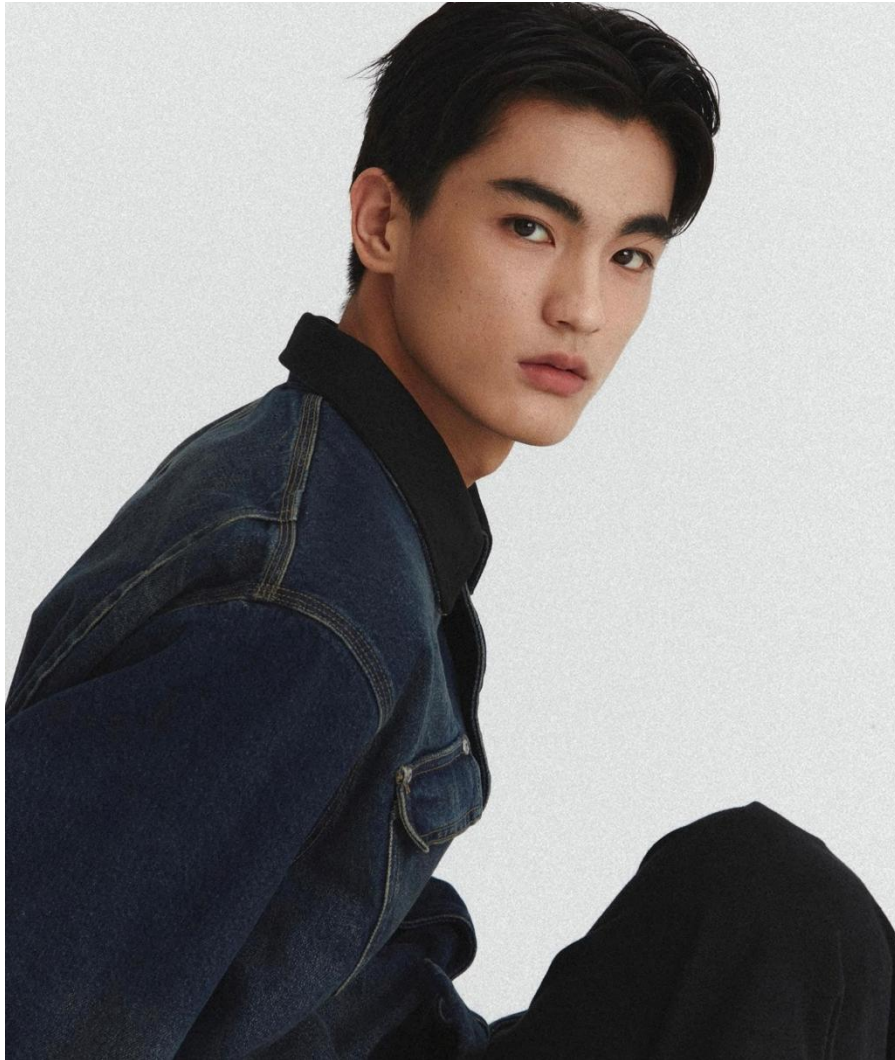

# AL MODELS

시난  
**SINAN**  
China | 6/8-8/6

**Height** 183

**Size** 33.5-25-35

**Shoes** 265-270

**Earring** X

**Tattoo** X

**Underwear/Swimwear** X / X

**Eyes** Dark Brown

**Hair** Black