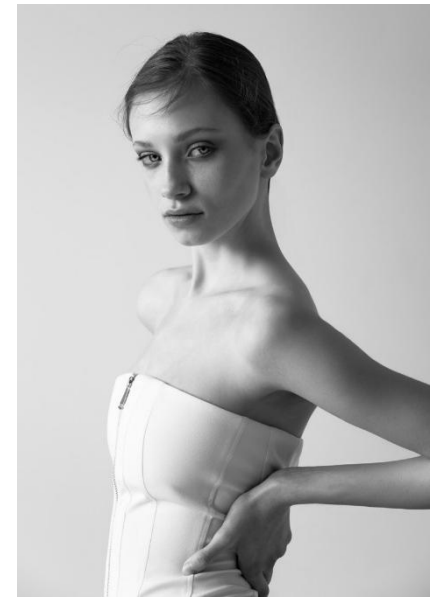

AL MODELS

베로 V
VERO V
Slovakia | 6/30-9/12

Height 173

Size 30-21-33.5

Shoes 240

Earring L:1 R:1

Tattoo X

Underwear/Swimwear X / O

Eyes Blue

Hair Dark blonde