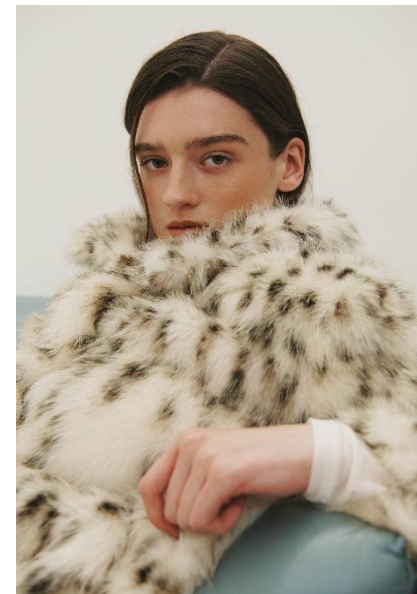

AL MODELS

베라
VERA

Poland | 8/5-10/3

Height 179

Size 34-24-34.5

Shoes 265-270

Earring L:1 R:1

Tattoo X

Underwear/Swimwear X / X

Eyes Brown

Hair Brown