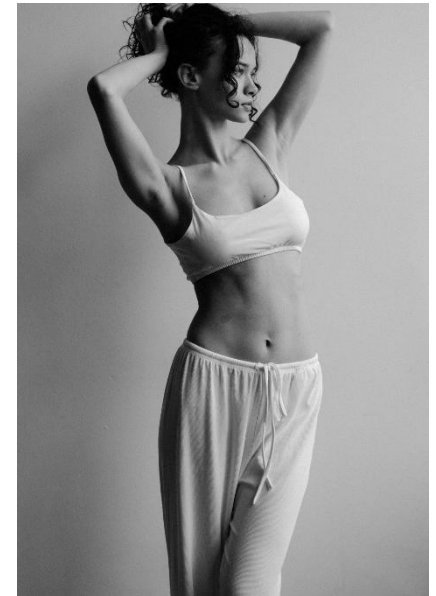

AL MODELS

마샤S
MASHA S

Belarus | 7월 초 활동예정

Height 172.5

Size 33.5-24-36

Shoes 250

Earring L:1 R:1

Tattoo O

Underwear/Swimwear O / O

Eyes Blue

Hair Dark brown