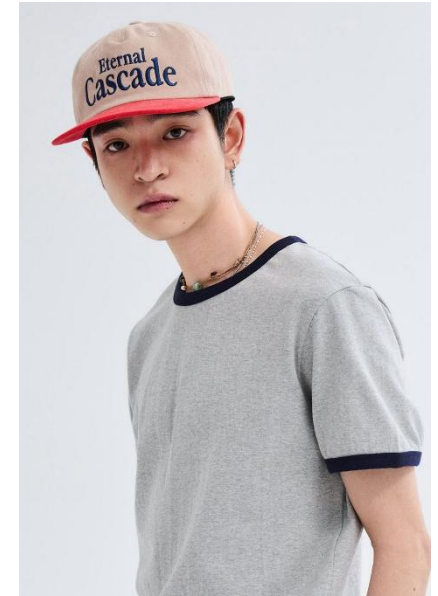

AL MODELS

류라
RYURA
Japan | 7월 초 활동예정

Height 180

Earring L:1 R: 1

Size 33.5-26.5-36.5 **Tattoo** O

Shoes 265-270

Underwear/Swimwear O / O

Eyes Dark Brown

Hair Black