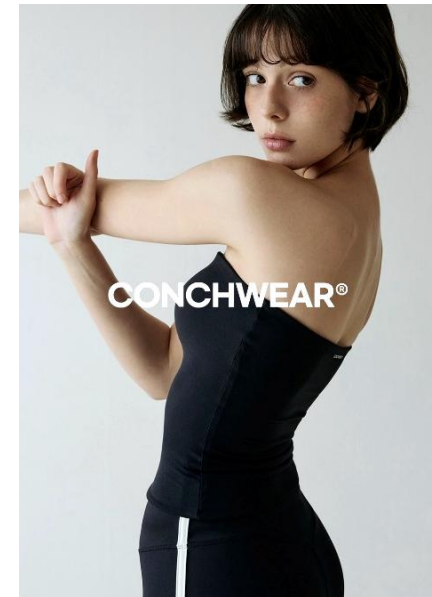

AL MODELS

판니
PANNI
Hungary | 5/23 ~

Height 164.5
Size 30-23-33.5
Shoes 235-240

Earring L:1 R:1
Tattoo X
Underwear/Swimwear O / O

Eyes Dark Brown
Hair Dark Brown