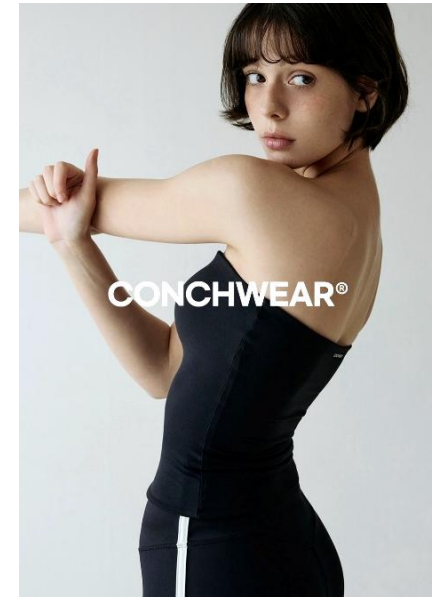

AL MODELS

판니
PANNI
Hungary | 5/23 ~

Height 164.5

Size 30-22.5-33.5

Shoes 240

Earring L:1 R:1

Tattoo X

Underwear/Swimwear O / O