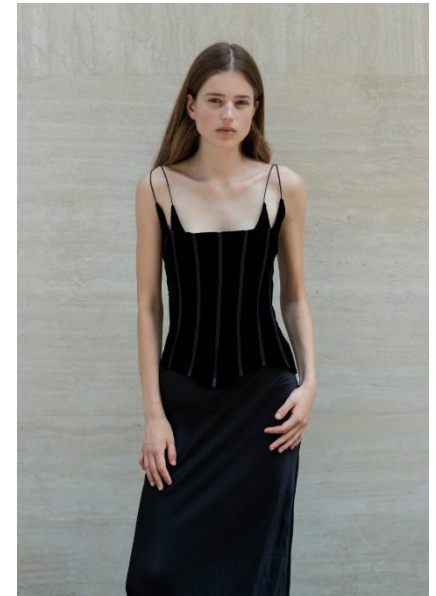

AL MODELS

유 타
JUTA

Lithuania | 6/22-8/21

Height 179

Size 32-23.5-35

Shoes 250

Earring L:1 R:4

Tattoo X

Underwear/Swimwear O / O

Eyes Blue

Hair Light brown