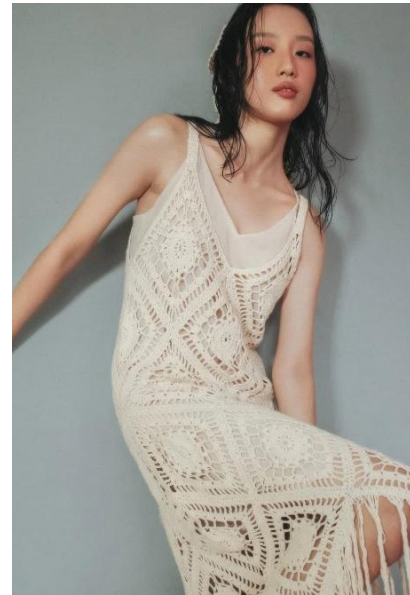

# AL MODELS

웬디  
**WENDY**  
Indonesia | 5/6-8/3

**Height** 170  
**Size** 30-24.5-36  
**Shoes** 255

**Earring** L:1 R:1  
**Tattoo** X  
**Underwear/Swimwear** X / X

**Eyes** Black  
**Hair** Black