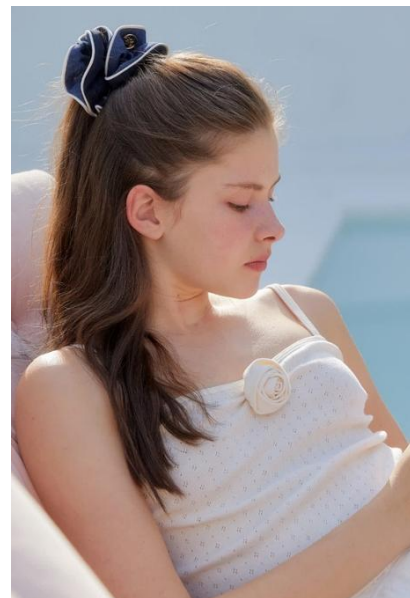

AL MODELS

에밀리 M
EMILY M
Brazil | 3/21-6/13

Height 174

Earring L:2 R:2

Size 30.5-23.5-34.5

Tattoo X

Shoes 255-260

Underwear/Swimwear X / O

Eyes Blue

Hair Brown