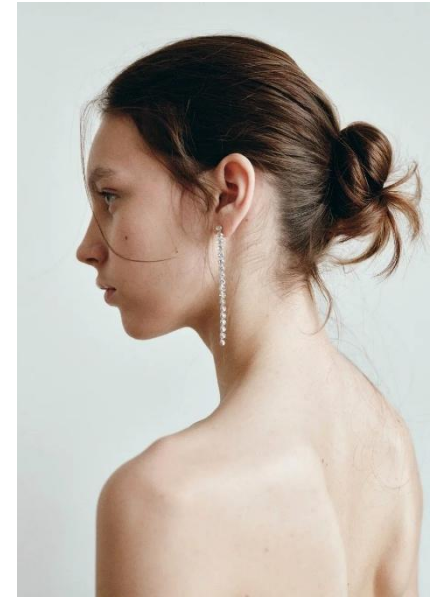

AL MODELS

알렉산드라 M

ALEKSANDRA M

Russia | 6/9 - 9/5

Height 173

Size 39-30.5-23.5

Shoes 250-255

Earring L:1 R:1

Tattoo X

Underwear/Swimwear X / O

Eyes Hazel

Hair Brown