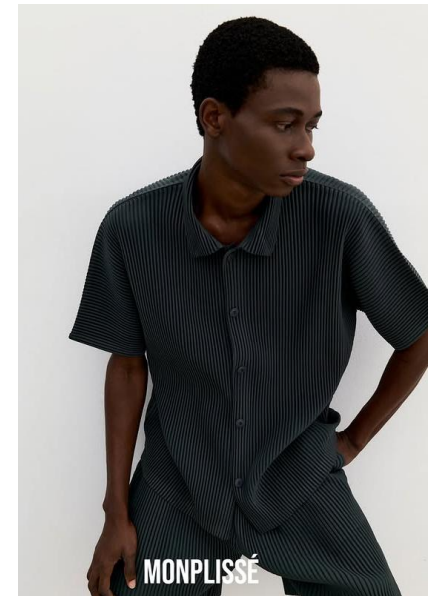

AL MODELS

실바
SYLVA

Benin | 6월 말 활동 예정

Height 187

Size 34.5-25-34.5

Shoes 275-280

Earring X

Tattoo X

Underwear/Swimwear O / O

Eyes Brown

Hair Black