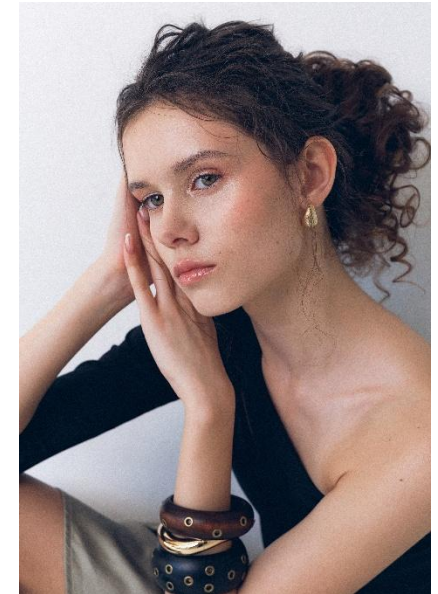

AL MODELS

미글레
MIGLE
Lithuania | 5/25-7/22

Height 170.5
Size 28.5-22-33
Shoes 245

Earring L:1 R:1
Tattoo X
Underwear/Swimwear X / X

Eyes Hazel
Hair Dark Brown