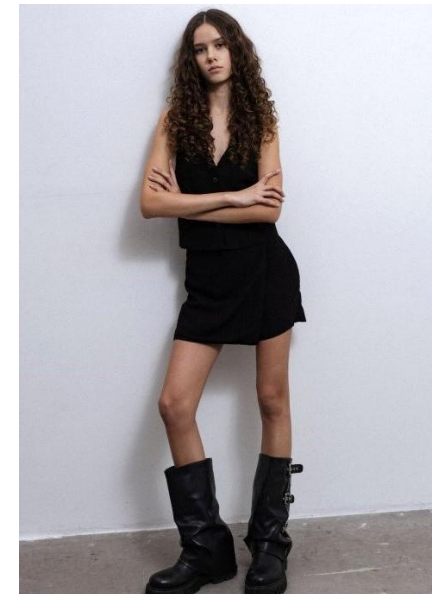

AL MODELS

미글레
MIGLE
Lithuania | 5/25-7/22

Height 170.5
Size 28.5-22-33
Shoes 245

Earring L:1 R:1
Tattoo X
Underwear/Swimwear X / X

Eyes Hazel
Hair Dark Brown