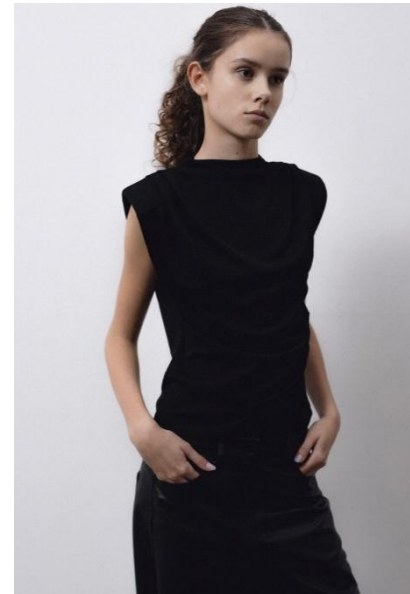

AL MODELS

미글레
MIGLE
Lithuania | 5/25-7/22

Height 170.5
Size 28.5-22-33
Shoes 245

Earring L:1 R:1
Tattoo X
Underwear/Swimwear X / X

Eyes Hazel
Hair Dark Brown