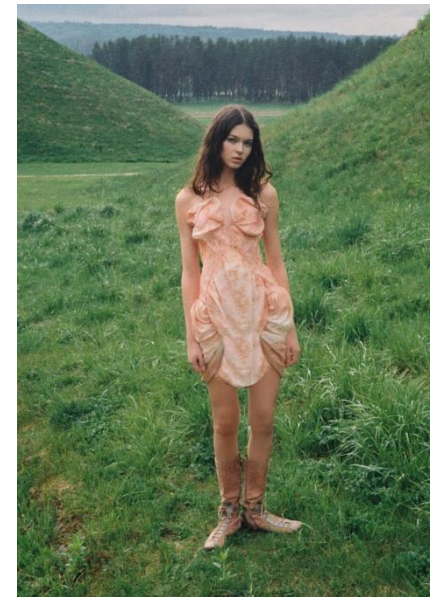

AL MODELS

메타
META

Lithuania | 6/8-8/21

Height 177

Size 29-23-35

Shoes 255

Earring L:1 R:1

Tattoo X

Underwear/Swimwear O / O

Eyes Brown

Hair Dark brown