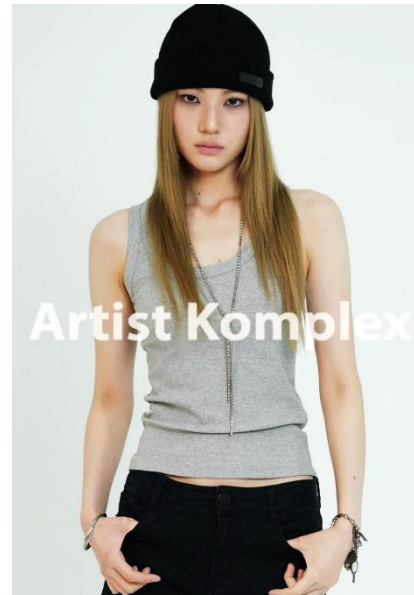

# AL MODELS

리원  
**LEEWON**  
Korea | 5/7 ~

**Height** 166.5  
**Size** 31-23-34  
**Shoes** 240

**Earring** L:3 R:3  
**Tattoo** X  
**Underwear/Swimwear** X / X

**Eyes** Black  
**Hair** Light brown