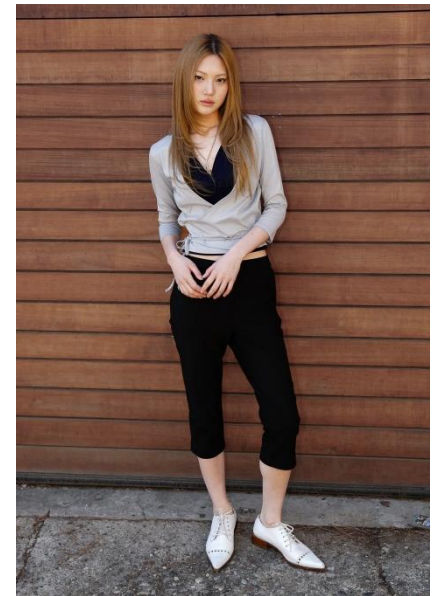

# AL MODELS

리원  
**LEEWON**  
Korea | 5/7 ~

**Height** 166.5  
**Size** 31-23-34  
**Shoes** 240

**Earring** L:3 R:3  
**Tattoo** X  
**Underwear/Swimwear** X / X

**Eyes** Black  
**Hair** Light brown