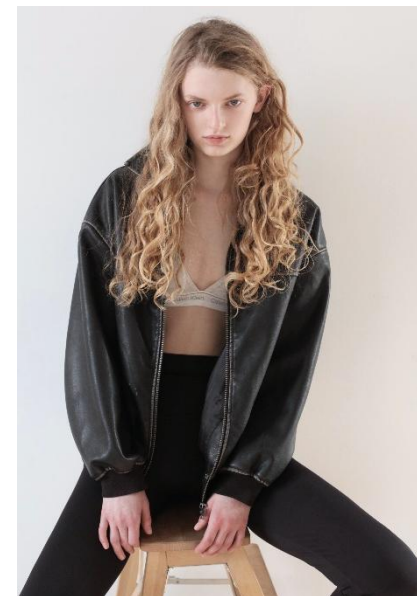

# AL MODELS

레니  
**LENI**

Poland | 6/22-9/18

**Height** 175.5

**Size** 31-23.5-35

**Shoes** 245

**Earring** L:1 R:1

**Tattoo** X

**Underwear/Swimwear** X / O

**Eyes** Blue

**Hair** Blonde