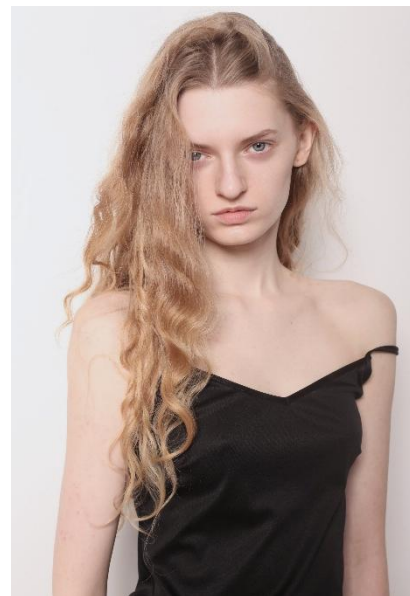

# AL MODELS

레니  
**LENI**

Poland | 6/22-9/18

**Height** 175.5

**Size** 31-23.5-35

**Shoes** 245

**Earring** L:1 R:1

**Tattoo** X

**Underwear/Swimwear** X / O

**Eyes** Blue

**Hair** Blonde