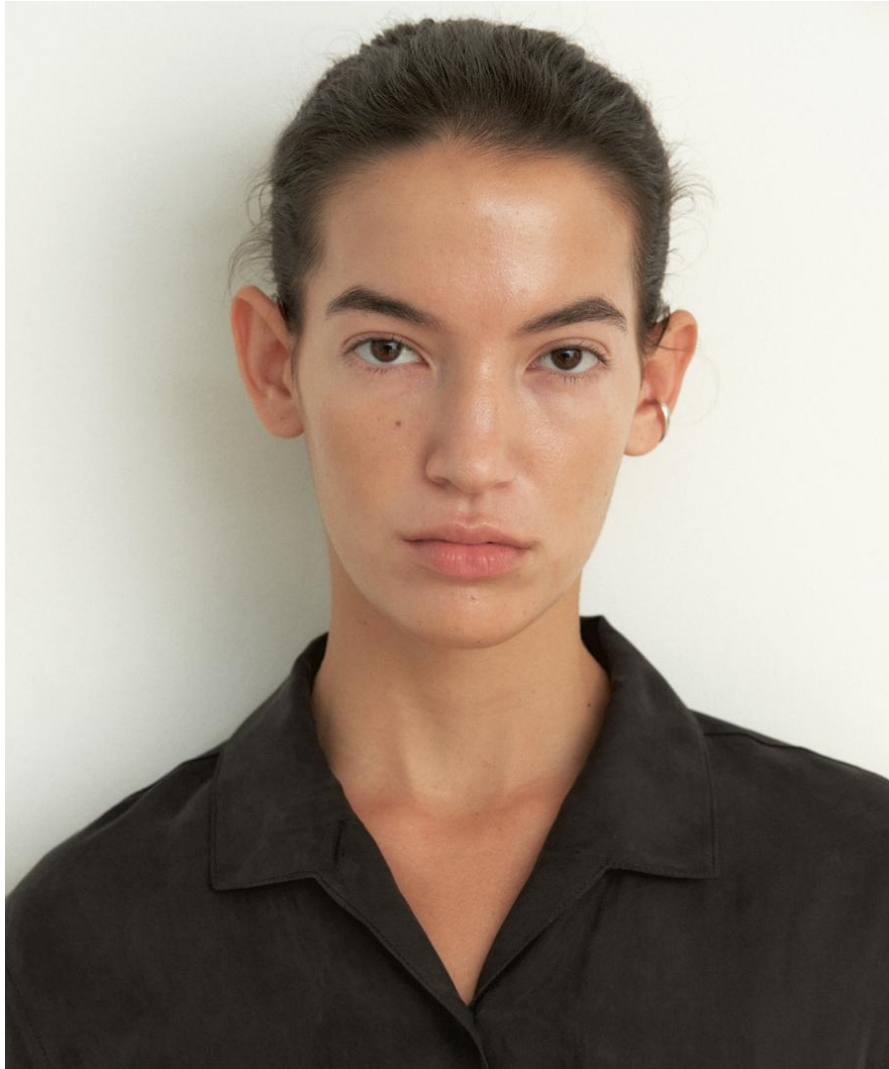

AL MODELS

니나
NINA
USA | 5/22-8/18

Height 174.5
Size 32-24.5-36
Shoes 245-250

Earring L:2 R:1
Tattoo O
Underwear/Swimwear O / O

Eyes Brown
Hair Dark Brown