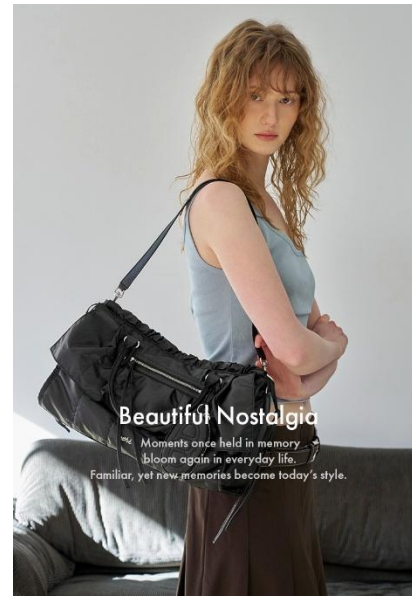

AL MODELS

캐서린
CATHERINE
England | 4/27-5/10

Height 167.5

Size 30.5-22-33

Shoes 235

Earring L:4 R:3

Tattoo X

Underwear/Swimwear X /X

Eyes Hazel

Hair Blonde