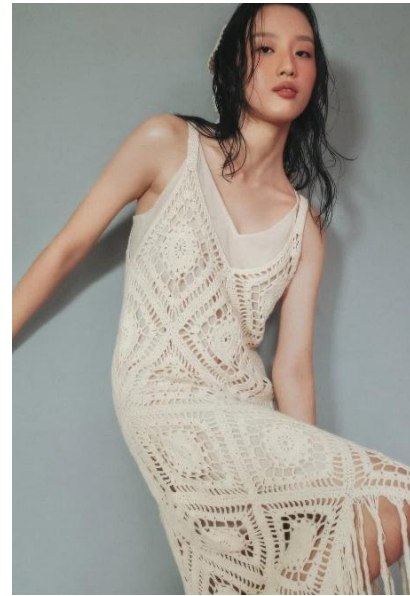

AL MODELS

웬디

WENDY

Indonesia | 5월 초 활동 예정

Height 171

Size 31.5-25.5-30.5

Shoes 250

Earring -

Tattoo X

Underwear/Swimwear -

Eyes Black

Hair Black