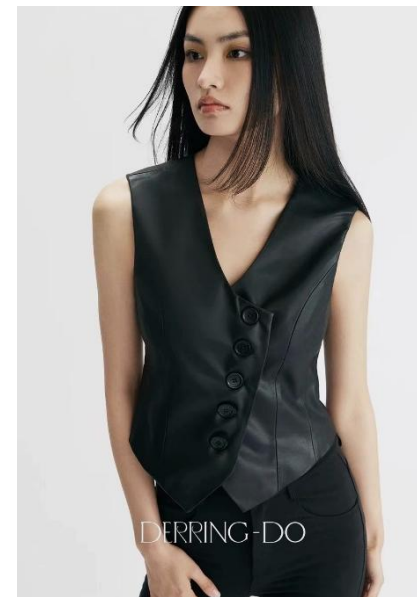

AL MODELS

알리 Z

ALY Z

China | 3/16-5/22

Height 172.5

Size 30.5-22.5-36

Shoes 245

Earring L:1 R:2

Tattoo X

Underwear/Swimwear O / O

Eyes Black

Hair Black