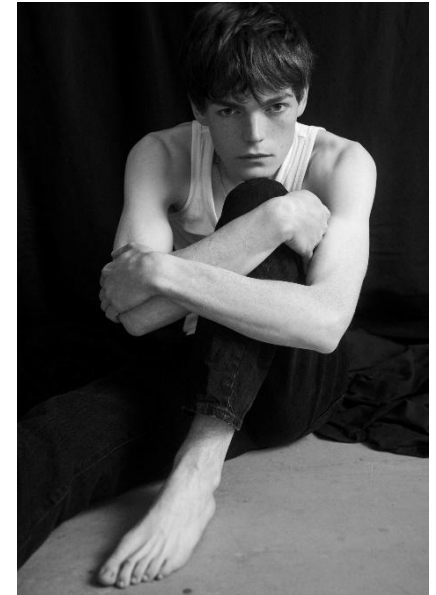

AL MODELS

로버트
ROBERT

Canada | 3/31-6/28

Height 184.5

Size 35-28.5-37

Shoes 275

Earring X

Tattoo X

Underwear/Swimwear O / O

Eyes Green

Hair Brown