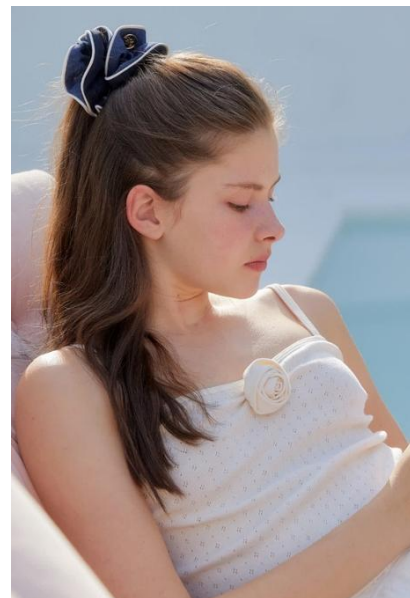

AL MODELS

에밀리 M
EMILY M
Brazil | 3/21-6/17

Height 174

Earring L:2 R:2

Size 30.5-23.5-34.5

Tattoo X

Shoes 255-260

Underwear/Swimwear X / O

Eyes Blue

Hair Brown