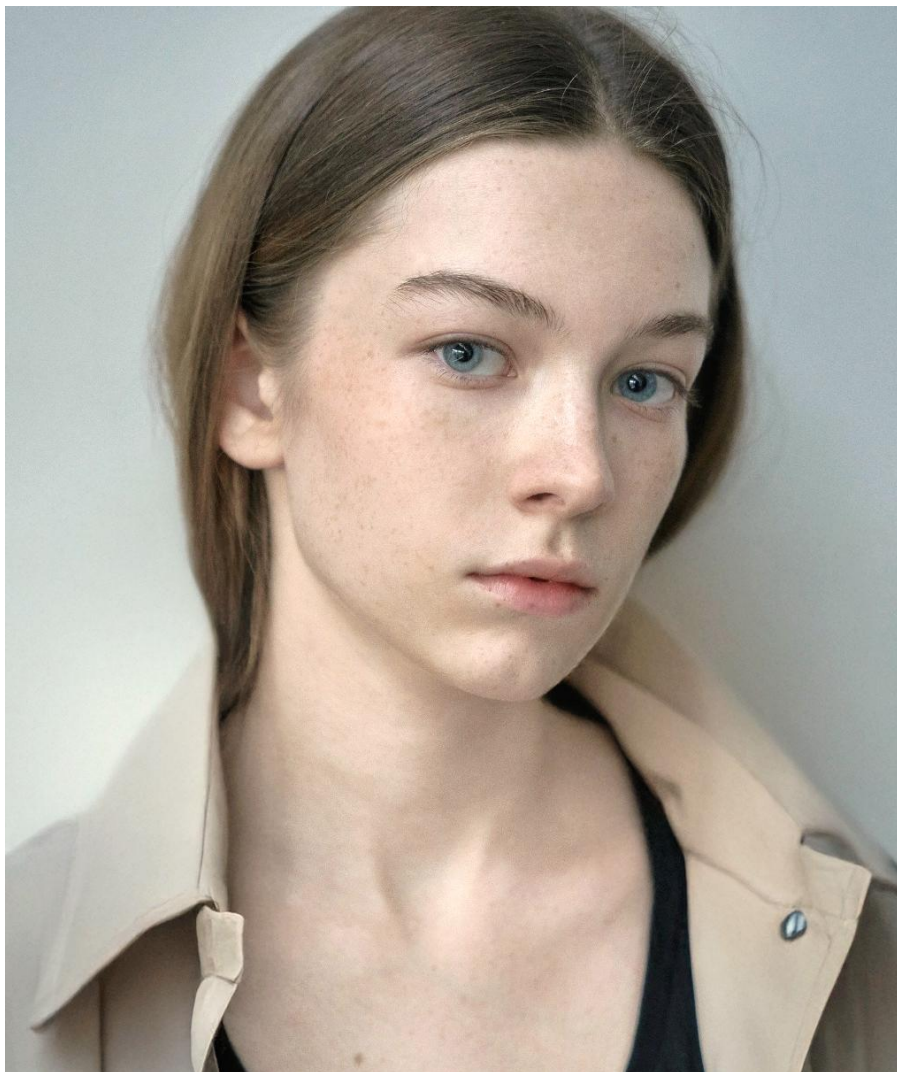

AL MODELS

안니
ANNI

Russia | 3/10-6/7

Height 167

Size 29.5-23-33.5

Shoes 235-240

Earring L:1 R:2

Tattoo X

Underwear/Swimwear O / O

Eyes Blue

Hair Light Brown