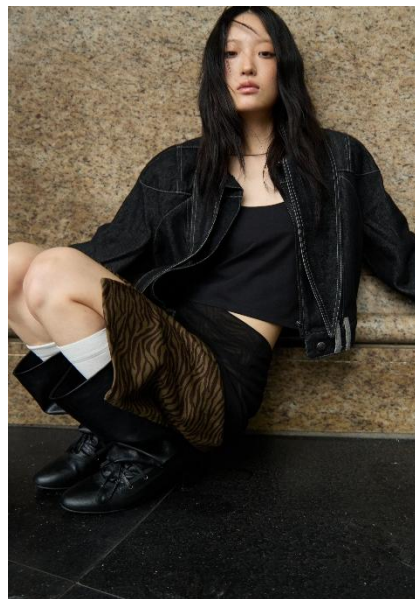

AL MODELS

아이리스
IRIS

China | 3/17-6/13

Height 161

Earring X

Eyes Black

Size 27.5-21.5-31.5

Tattoo O

Hair Black

Shoes 230

Underwear/Swimwear O / O