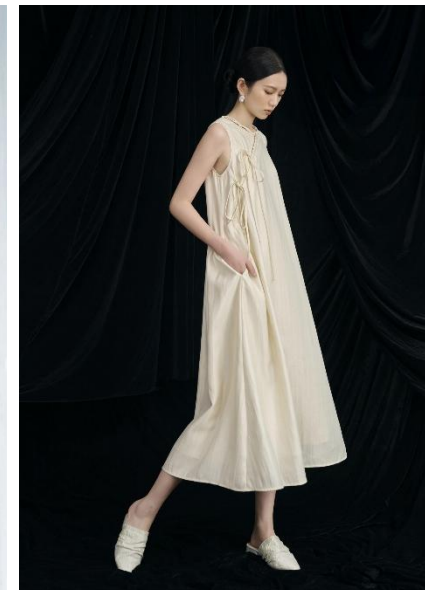

AL MODELS

아만다
AMANDA
China | 3/12-6/8

Height 171

Size 30.5-24-33.5

Shoes 240-245

Earring L:2 R:1

Tattoo X

Underwear/Swimwear O / O

Eyes Black

Hair Black