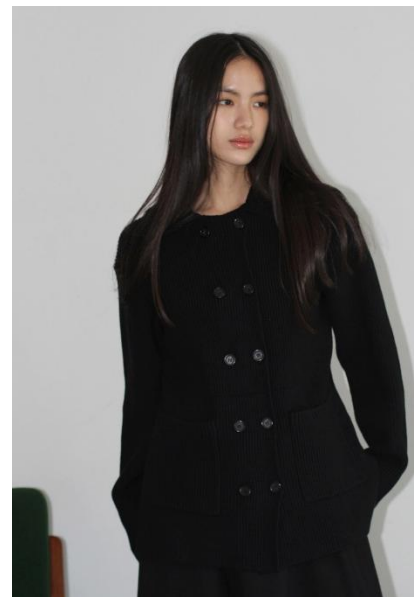

# AL MODELS

살롯  
**CHARLOTTE**  
Indonesia | 3/16-5/14

**Height** 163

**Size** 30.5-24-34.5

**Shoes** 240-245

**Earring** L:1 R:1

**Tattoo** X

**Underwear/Swimwear** X / X

**Eyes** Brown

**Hair** Black