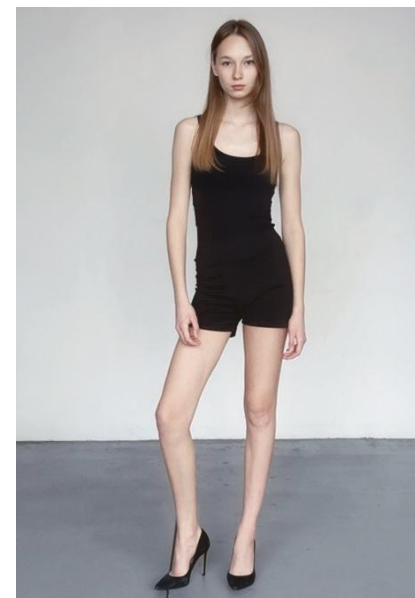

# AL MODELS

밀라나 M  
**MILANA M**

Russia | 3/25-6/21

**Height** 175.5

**Size** 31-23.5-33

**Shoes** 245

**Earring** L:1 R:1

**Tattoo** X

**Underwear/Swimwear** X / O

**Eyes** Grey

**Hair** Dark Brown