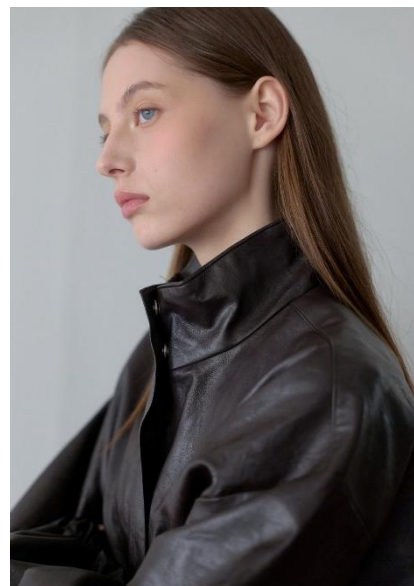

AL MODELS

이나 G
INNAG

Russia | 12/8-3/7

Height 173

Size 29.5-23-34

Shoes 250

Earring L:1 R:1

Tattoo X

Underwear/Swimwear O / O

Eyes Blue

Hair Brown