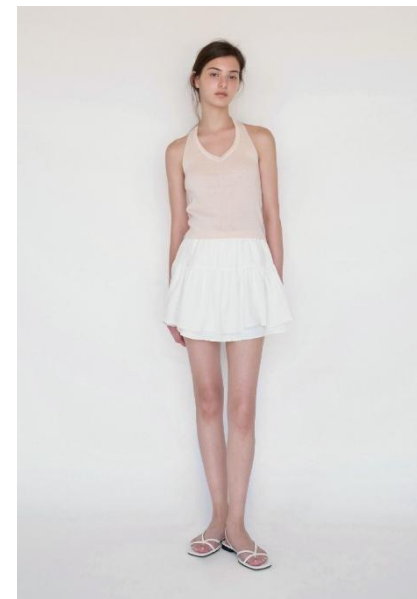

AL MODELS

두 다
DUDA

Brazil | 12/26-3/17

Height 168

Size 30-23-34

Shoes 240-245

Earring L:1 R:1

Tattoo X

Underwear/Swimwear O / O

Eyes Brown

Hair Light Brown