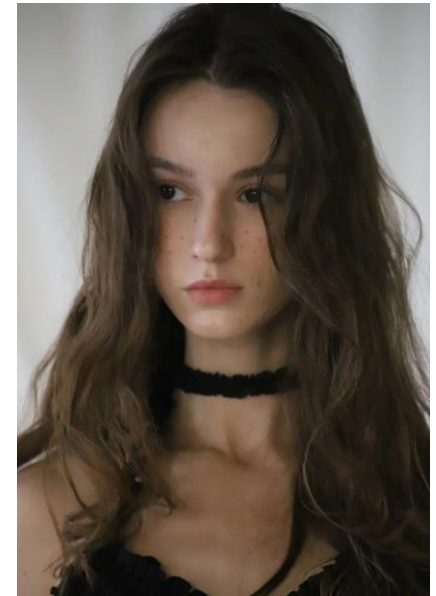

AL MODELS

캐트린 B

KATRIN B

Belarus | 3/11-5/10

Height 174.5

Size 31-23-34.5

Shoes 255-260

Earring L1:R1

Tattoo X

Underwear/Swimwear O / O

Eyes Brown

Hair Brown