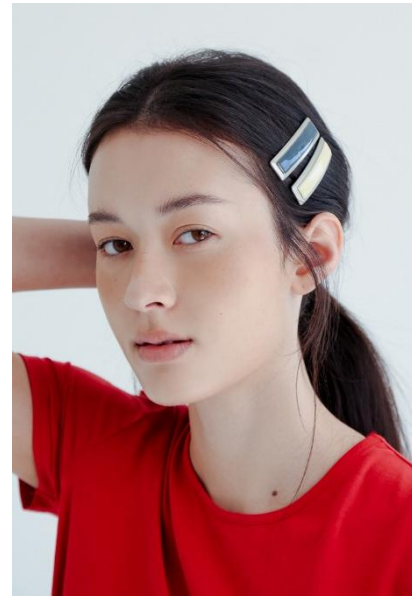

# AL MODELS

사샤  
**SASHA**  
Australia | 1/7-4/6

**Height** 174.5  
**Size** 31-25-35  
**Shoes** 250-255

**Earring** L:2 R:2  
**Tattoo** X  
**Underwear/Swimwear** X / O

**Eyes** Black  
**Hair** Dark brown