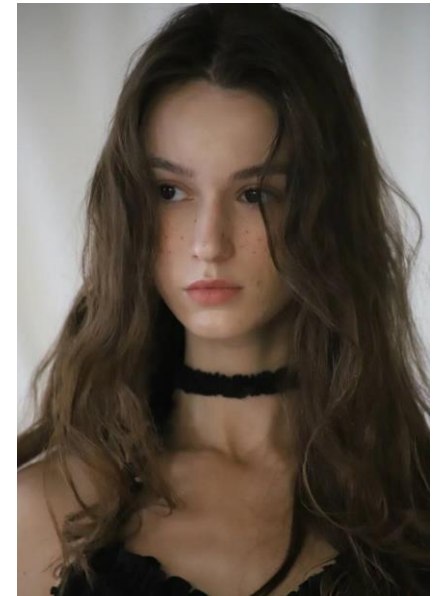

AL MODELS

캐트린 B

KATRIN B

Belarus | 3/11-5/10

Height 176

Size 32-23.5-35.5

Shoes 260

Earring L1:R1

Tattoo X

Underwear/Swimwear O / O

Eyes Black

Hair Dark brown