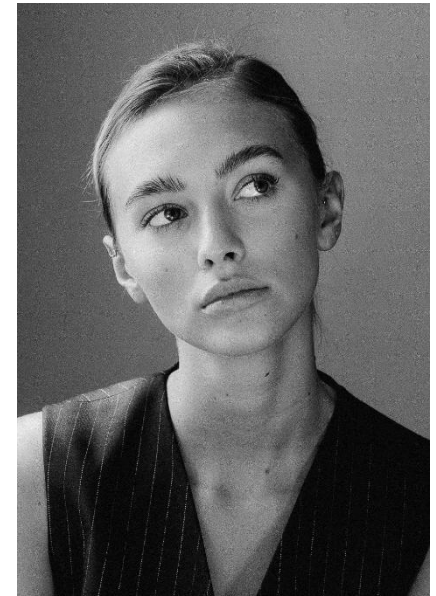

AL MODELS

카밀D
CAMILLE D
Belgium | 2/11-5/10

Height 175
Size 34-25-35
Shoes 250

Earring L:3 R:2
Tattoo O
Underwear/Swimwear O / O

Eyes Green
Hair Blonde