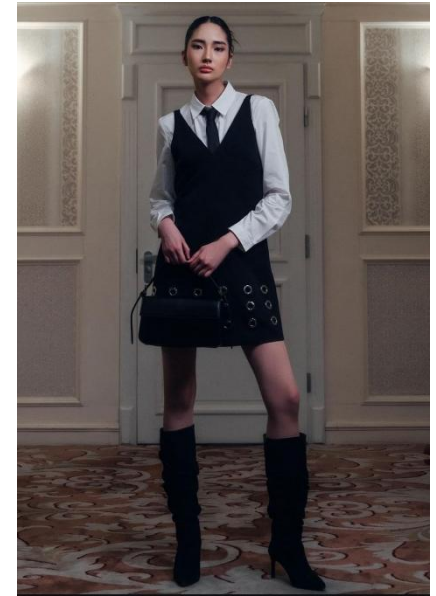

AL MODELS

지은
JIEUN

Mongolia | 3월 중순 활동예정

Height 180

Size 29-24-34.5

Shoes 250

Earring L:1 R:1

Tattoo X

Underwear/Swimwear O / O

Eyes Black

Hair Black