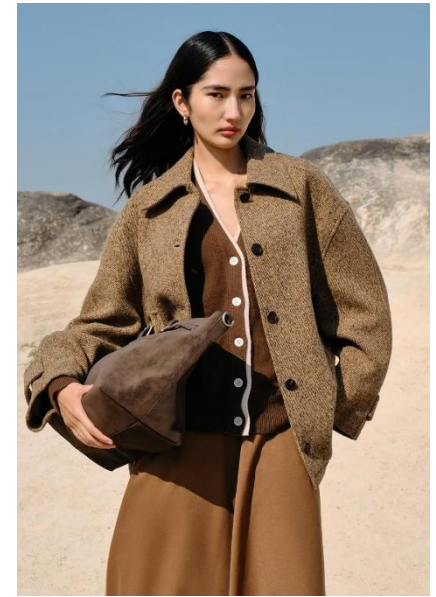

AL MODELS

지은
JIEUN

Mongolia | 3월 중순 활동예정

Height 180

Size 29-24-34.5

Shoes 250

Earring L:1 R:1

Tattoo X

Underwear/Swimwear O / O

Eyes Black

Hair Black