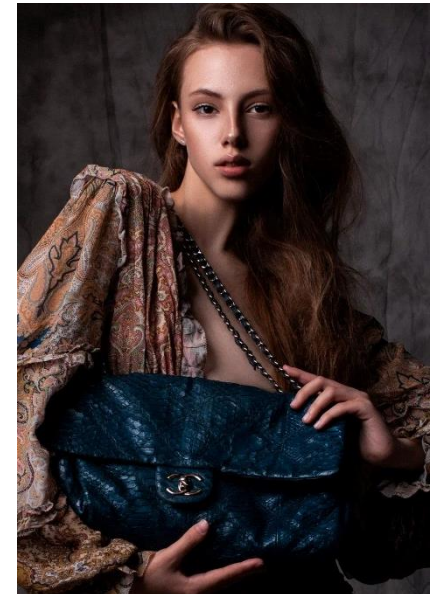

AL MODELS

엘리자벳

ELIZABETH

Russia | 3월 초 활동예정

Height 174

Size 30-23-35

Shoes 240

Earring L1:R1

Tattoo X

Underwear/Swimwear X / X

Eyes Black

Hair Blonde