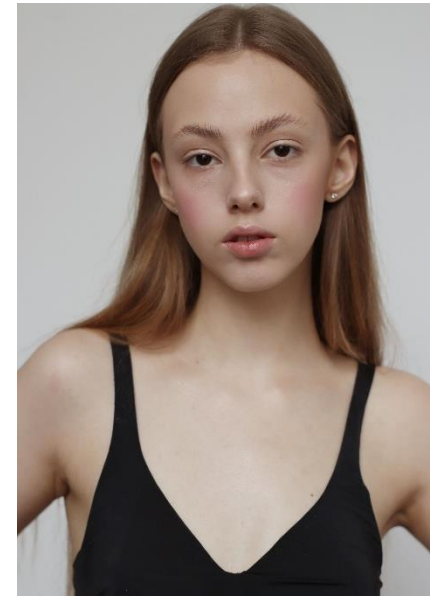

AL MODELS

엘리자벳

ELIZABETH

Russia | 3월 초 활동예정

Height 174

Size 30-23-35

Shoes 240

Earring L1:R1

Tattoo X

Underwear/Swimwear X / X

Eyes Black

Hair Blonde