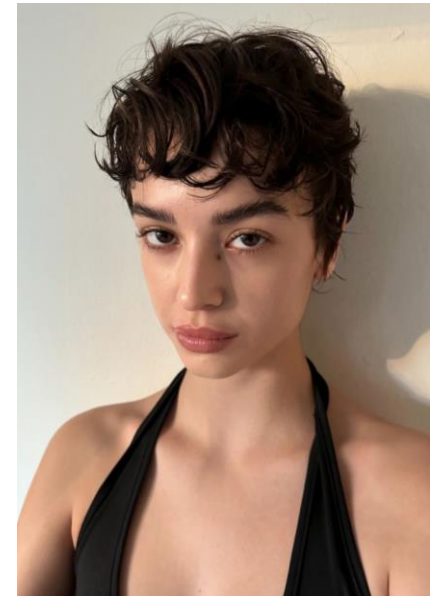

AL MODELS

앨리스B
ALICE B
USA | 2/18-5/17

Height 170.5

Size 30.5-25-34

Shoes 240

Earring L:1 R:1

Tattoo O

Underwear/Swimwear O / O

Eyes Brown

Hair Brown