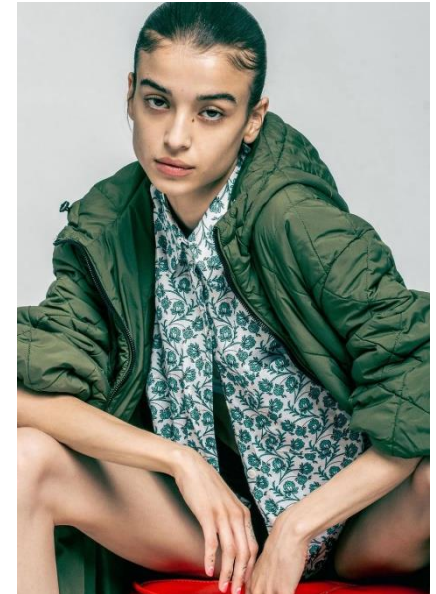

AL MODELS

앨리스B
ALICE B
USA | 2/18-5/17

Height 170.5

Size 30.5-25-34

Shoes 240

Earring L:1 R:1

Tattoo O

Underwear/Swimwear O / O

Eyes Brown

Hair Brown