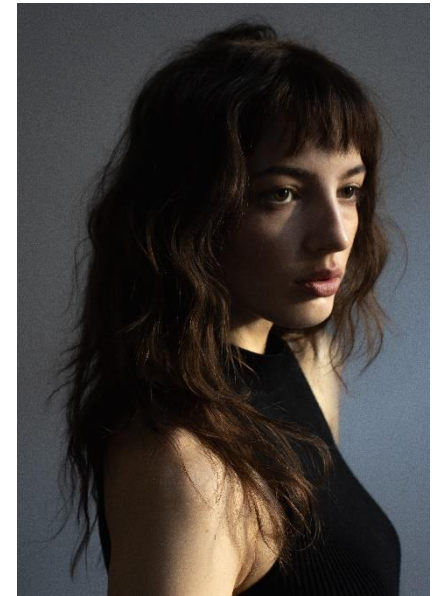

AL MODELS

루이사
LOUISA
Germany | 2/18-5/17

Height 170.5

Size 31-23.5-34

Shoes 240

Earring L:1 R:3

Tattoo X

Underwear/Swimwear O / O

Eyes Brown

Hair Dark Brown