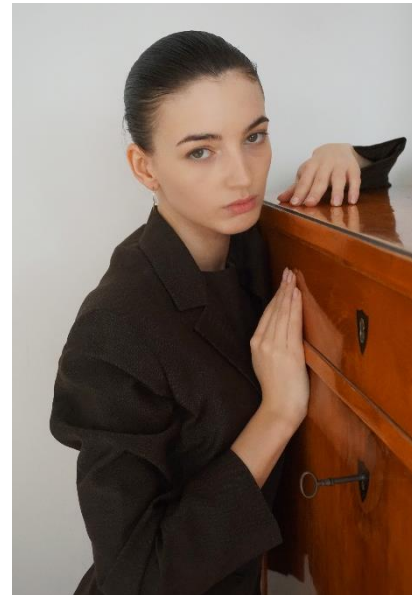

AL MODELS

루이사
LOUISA
Germany | 2/18-5/17

Height 170.5

Size 31-23.5-34

Shoes 240

Earring L:1 R:3

Tattoo X

Underwear/Swimwear O / O

Eyes Brown

Hair Dark Brown