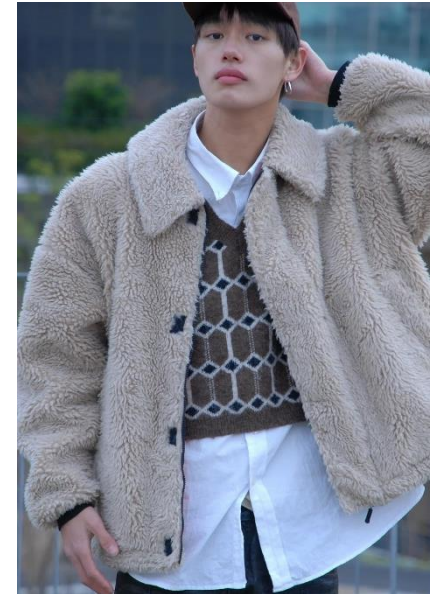

AL MODELS

칸타

KANTA

Japan | 2월 중순 활동예정

Height 188

Size 36-29-36.5

Shoes 285-290

Earring L:0 R:1

Tattoo X

Underwear/Swimwear O / O

Eyes Dark brown

Hair Black