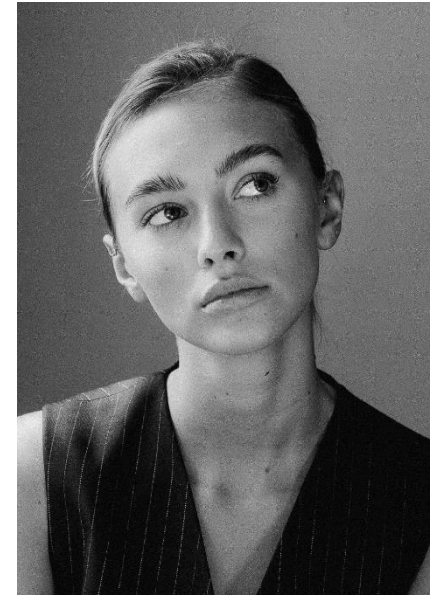

# AL MODELS

카밀D  
**CAMILE D**  
Belgium | 2월 초 활동예정

**Height** 175

**Size** 30.5-24.5-34.5

**Shoes** 245-250

**Earring** -

**Tattoo** -

**Underwear/Swimwear** - / -

**Eyes** Blue green

**Hair** Blonde