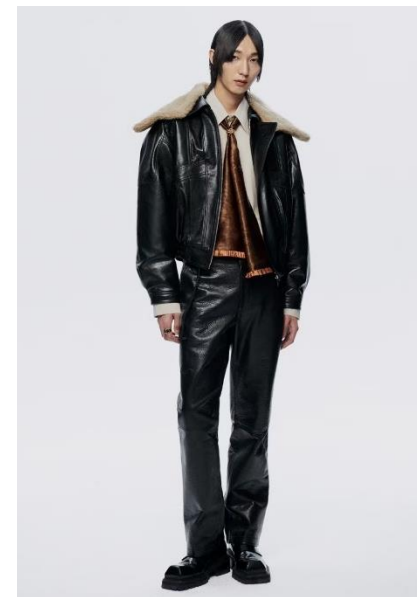

AL MODELS

제오
ZEO

China | 2월 말 활동예정

Height 188

Size 32-25-34.5

Shoes 280

Earring L:1 R:1

Tattoo X

Underwear/Swimwear O / O

Eyes Black

Hair Black