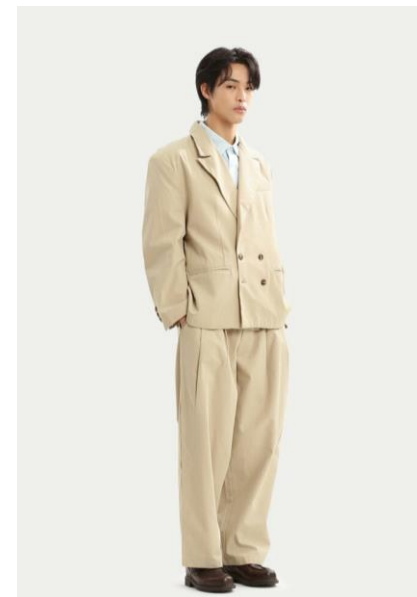

AL MODELS

일라이
ILAI

Singapore | 2월 초 활동예정

Height 178

Size 33.5-27-35

Shoes 265

Earring -

Tattoo X

Underwear/Swimwear X / X

Eyes Dark brown

Hair Black