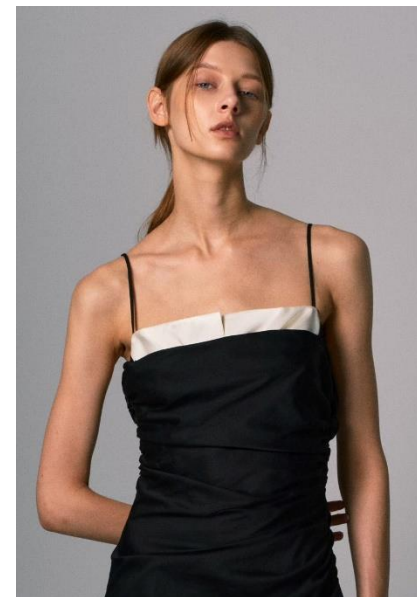

AL MODELS

아스 테 야

AUSTEJA

Lithuania | 1/13-3/12

Height 173

Size 30-23-33

Shoes 245

Earring X

Tattoo X

Underwear/Swimwear O / O

Eyes Blue

Hair Dark Blonde