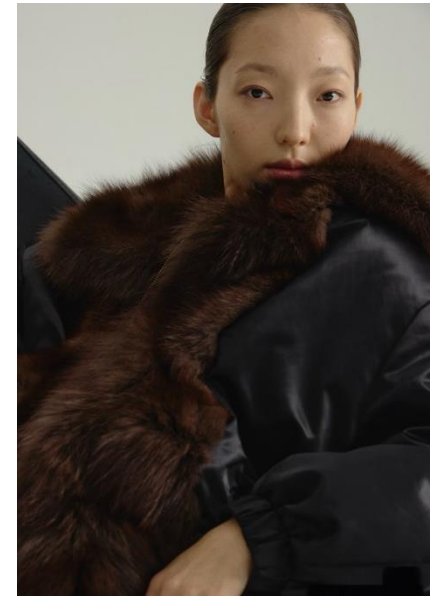

AL MODELS

아메
AME

Mongolia | 2/3-5/2

Height 175

Size 29-24-35

Shoes 245

Earring L:1 R:1

Tattoo X

Underwear/Swimwear O / O

Eyes Black

Hair Black